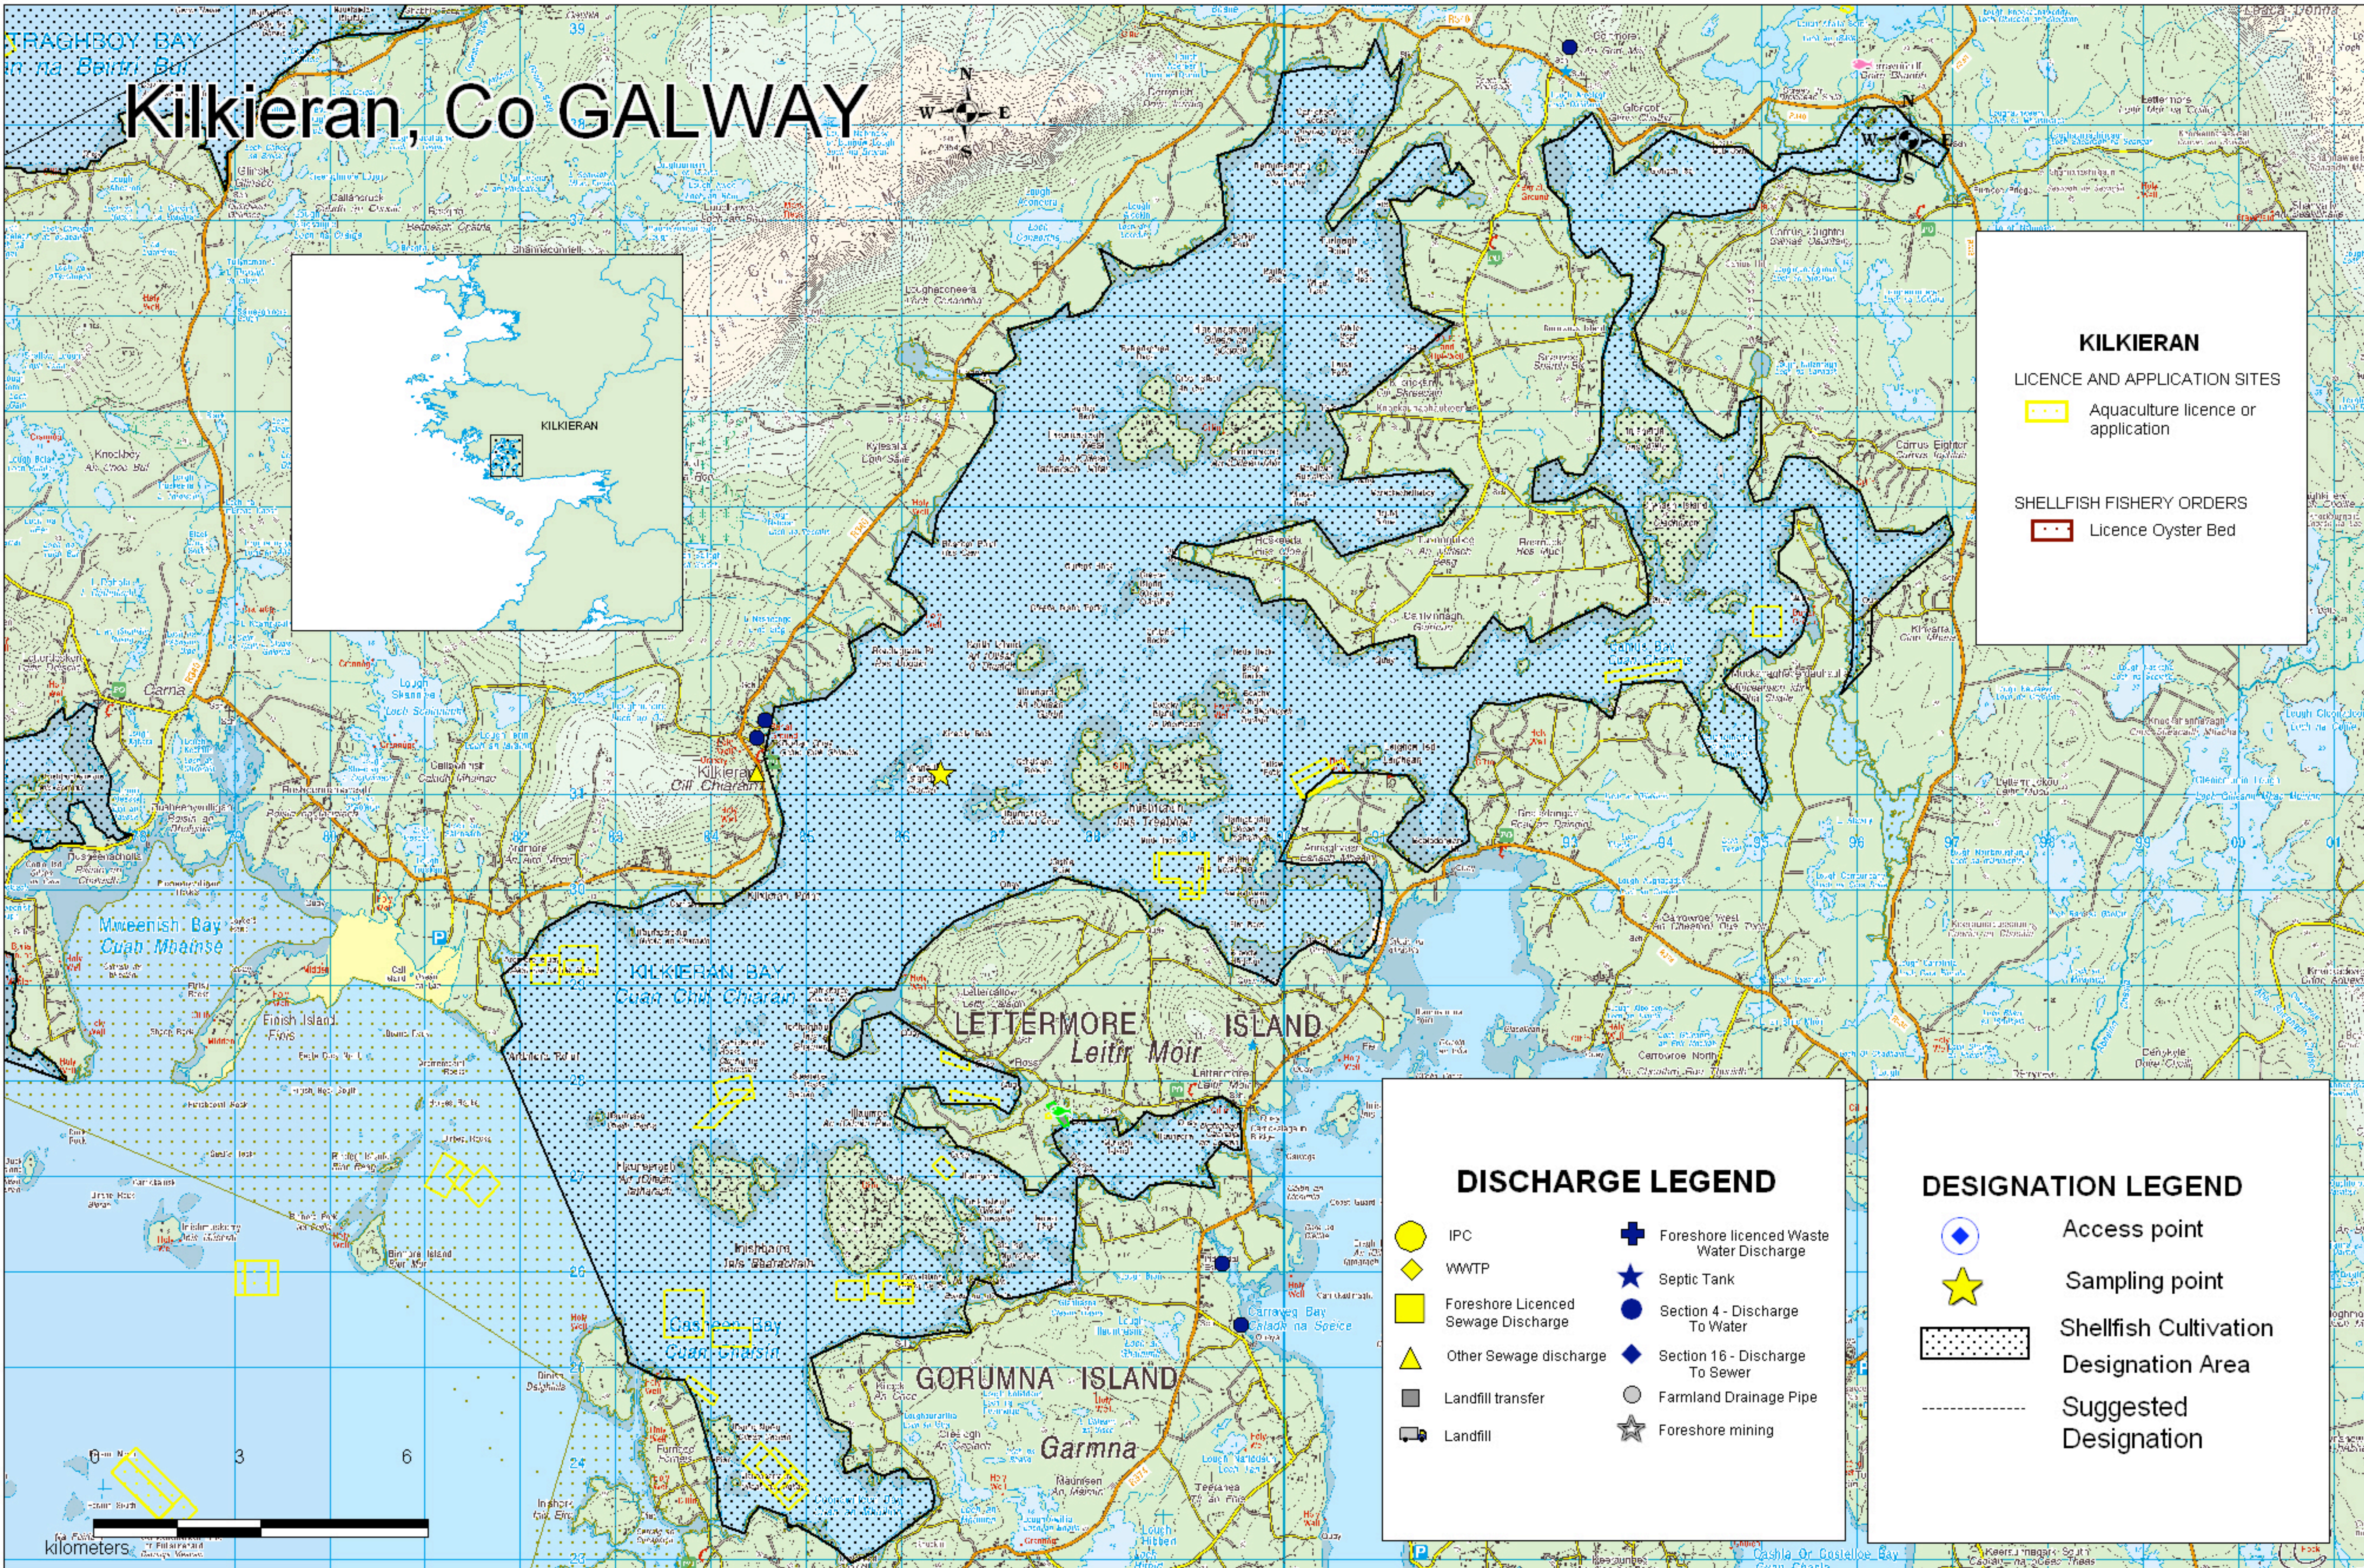

# Kilkieran, Co GALWAY

**KILKIERAN**  
LICENCE AND APPLICATION SITES

Aquaculture licence or application

SHELLFISH FISHERY ORDERS

Licence Oyster Bed

**DISCHARGE LEGEND**

IPC	Foreshore licenced Waste Water Discharge
WWTP	Septic Tank
Foreshore Licenced Sewage Discharge	Section 4 - Discharge To Water
Other Sewage discharge	Section 16 - Discharge To Sewer
Landfill transfer	Farmland Drainage Pipe
Landfill	Foreshore mining

**DESIGNATION LEGEND**

	Access point
	Sampling point
	Shellfish Cultivation Designation Area
	Suggested Designation