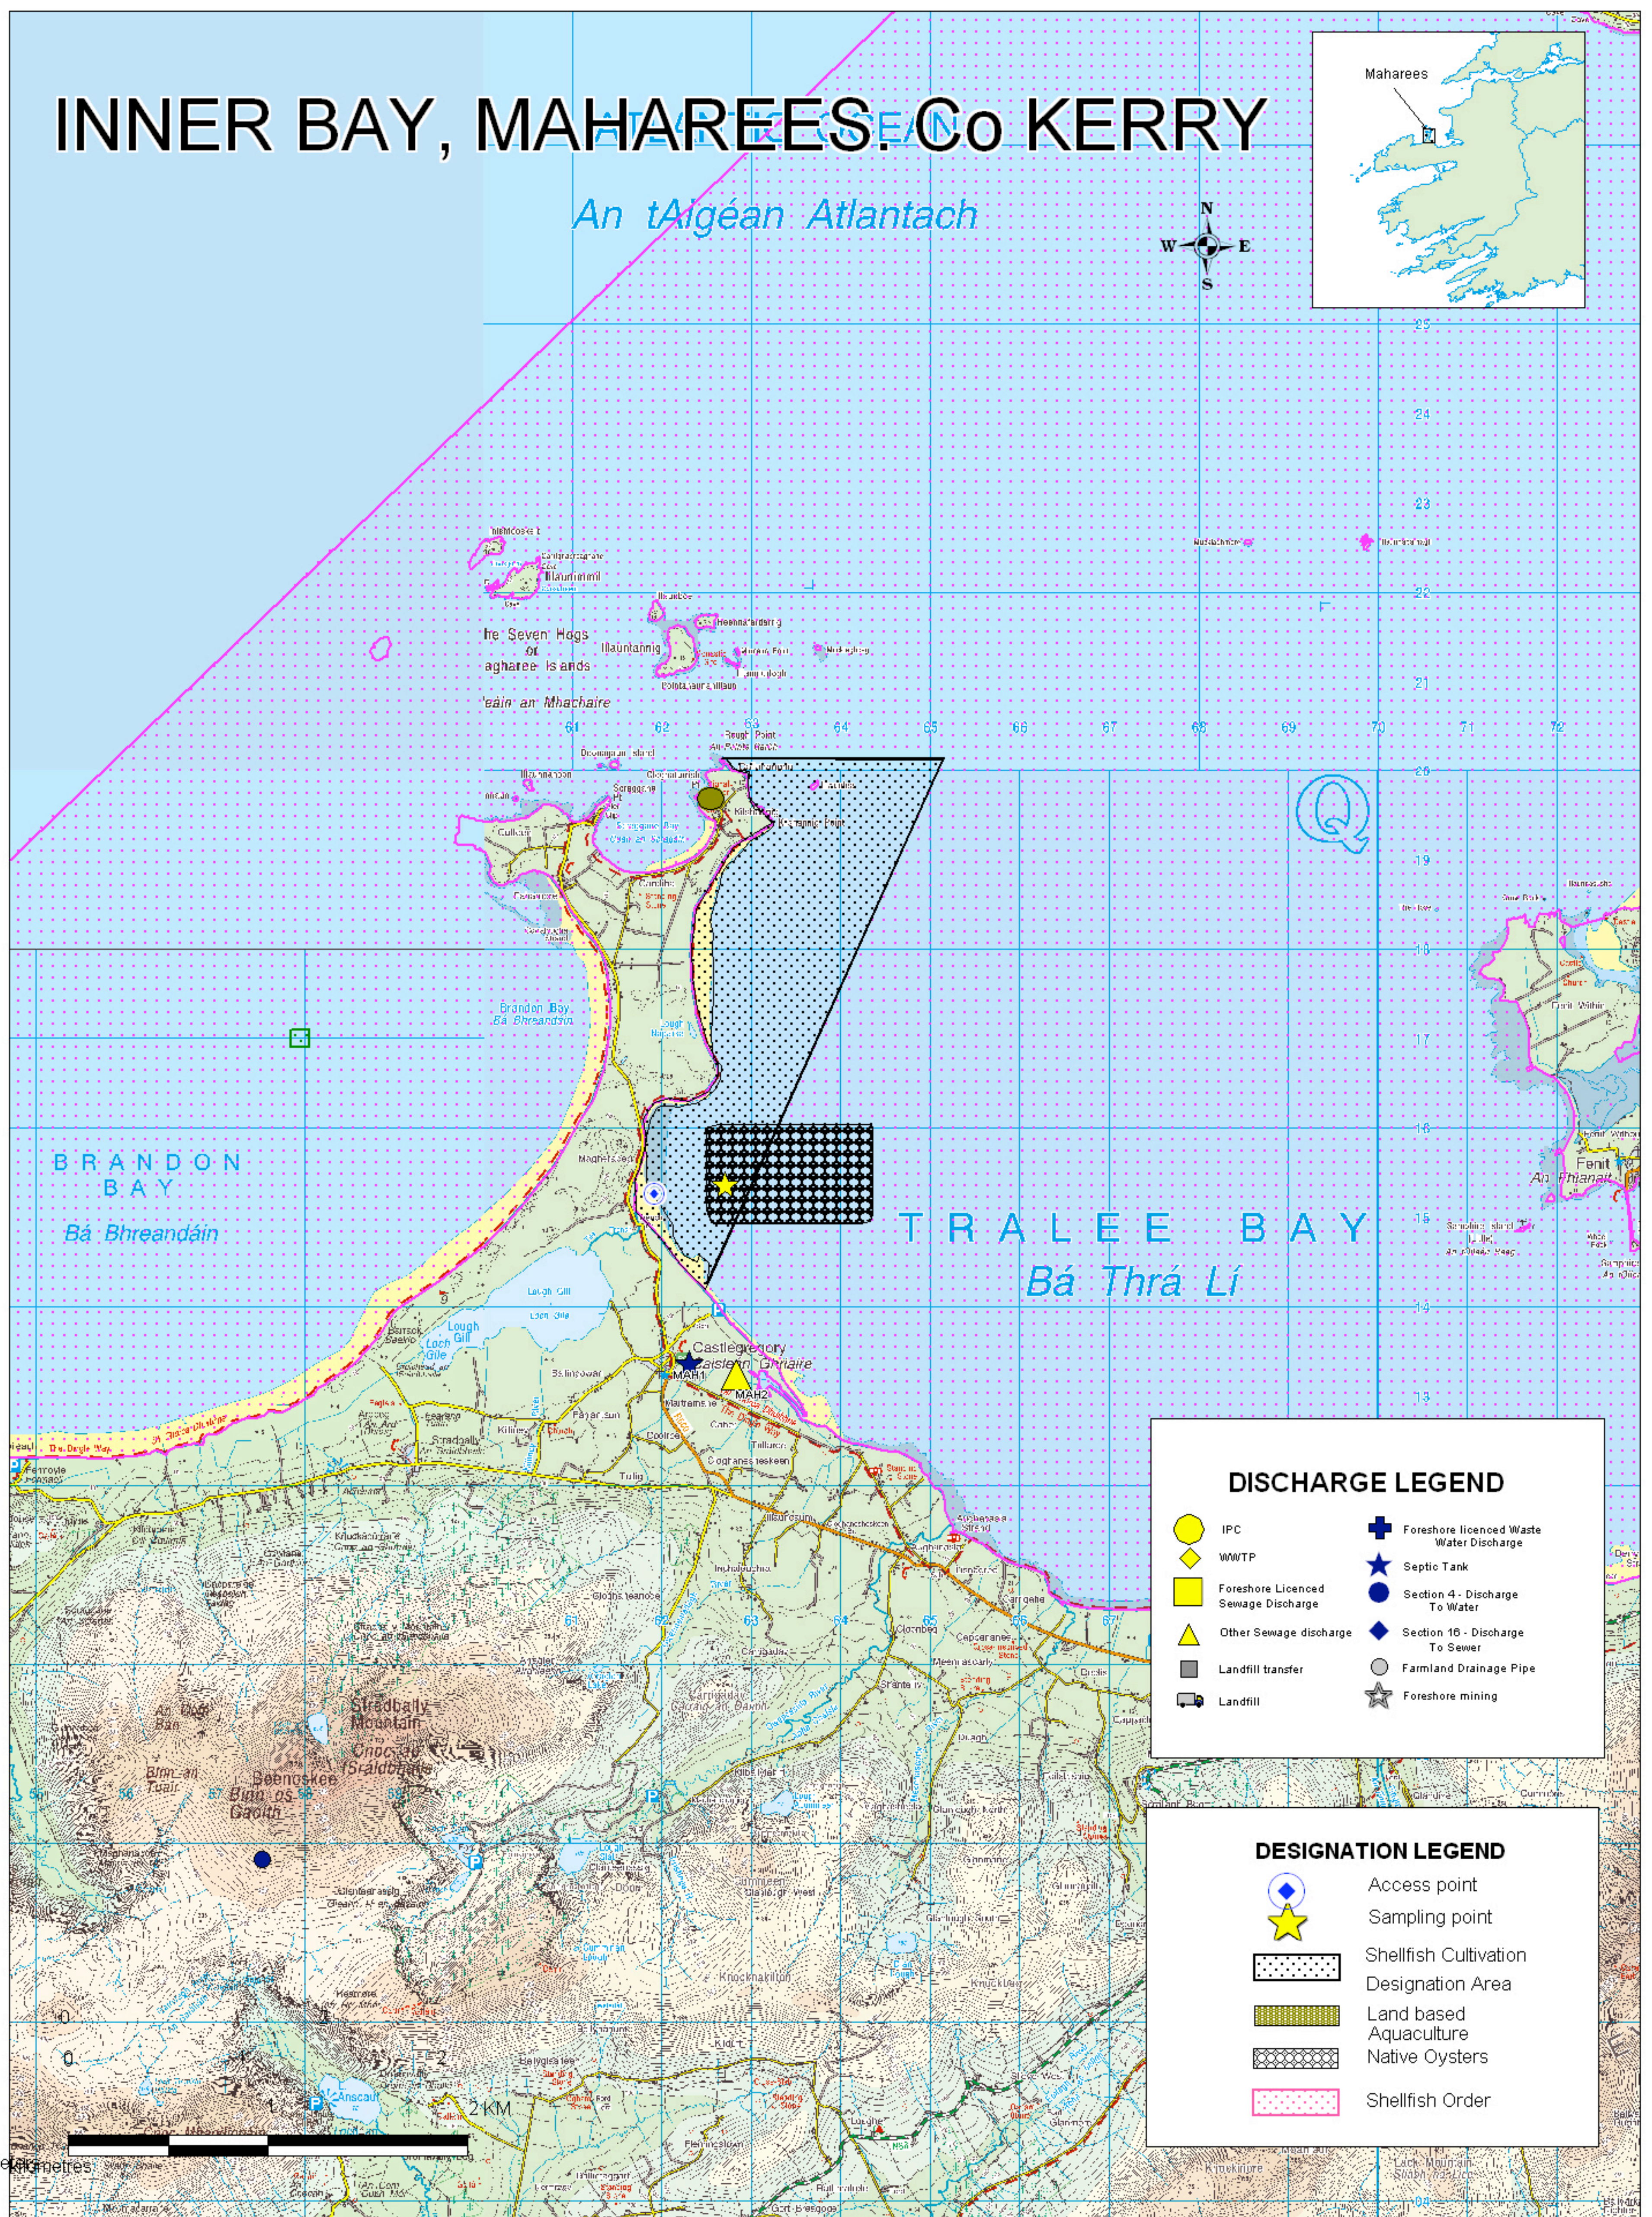

INNER BAY, MAHAREES, Co KERRY

An tAigéan Atlantach

DISCHARGE LEGEND

- IPC
- WWTP
- Foreshore Licenced Sewage Discharge
- Other Sewage discharge
- Landfill transfer
- Landfill
- Foreshore licenced Waste Water Discharge
- Septic Tank
- Section 4 - Discharge To Water
- Section 16 - Discharge To Sewer
- Farmland Drainage Pipe
- Foreshore mining

DESIGNATION LEGEND

- Access point
- Sampling point
- Shellfish Cultivation Designation Area
- Land based Aquaculture
- Native Oysters
- Shellfish Order