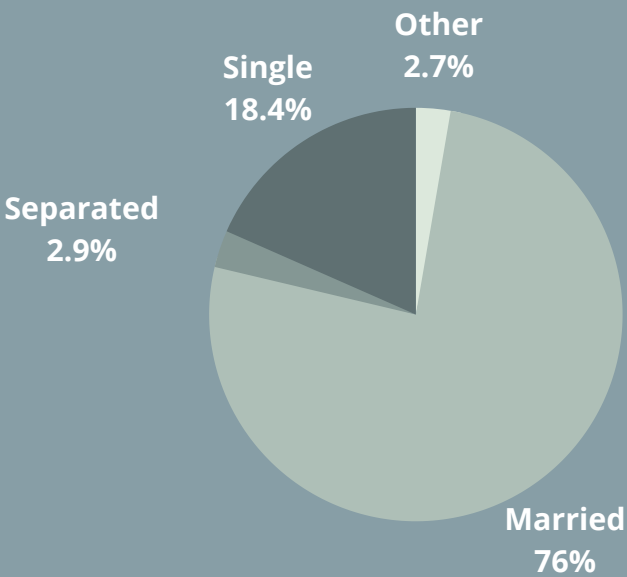

PROFILE OF PARENTS IN IRELAND

1,080,507*

parents living with at least one child under 18

*all statistics refer to parents with at least one child under 18 only. Unless stated otherwise all statistics refer to 2016

MEAN AGE OF WOMEN AT CHILDBIRTH

MARITAL STATUS

NUMBER OF CHILDREN

AGE OF PARENTS

RURAL & URBAN

LANGUAGE AT HOME

17.9%

of parents speak a language other than English or Irish at home

PARENTS AT RISK OF POVERTY (2019)

NATIONALITY