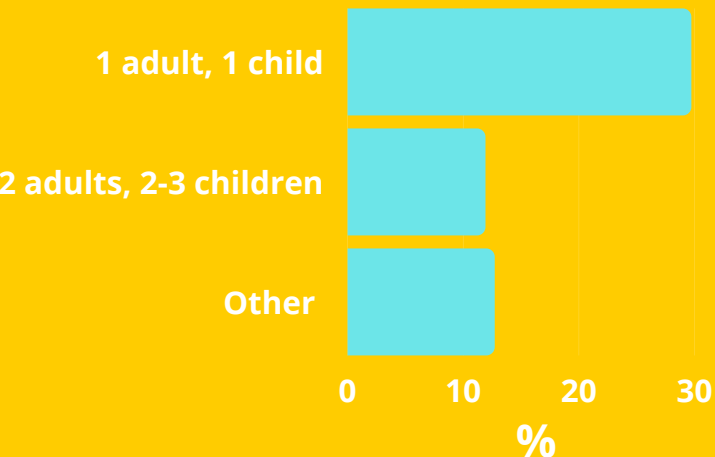

PROFILE OF PARENTS IN IRELAND

1,080,507*

parents living with at least one child under 18

*all statistics refer to parents with at least one child under 18 only. Unless stated otherwise all statistics refer to 2016

MEAN AGE OF WOMEN AT CHILDBIRTH

MARITAL STATUS

NUMBER OF CHILDREN

AGE OF PARENTS

RURAL & URBAN

LANGUAGE AT HOME

17.9%

of parents speak a language other than English or Irish at home

PARENTS AT RISK OF POVERTY (2019)

NATIONALITY