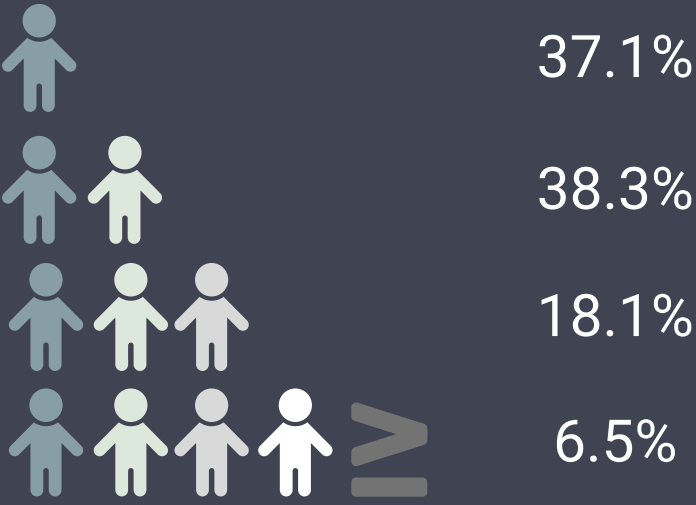

NUMBER OF CHILDREN