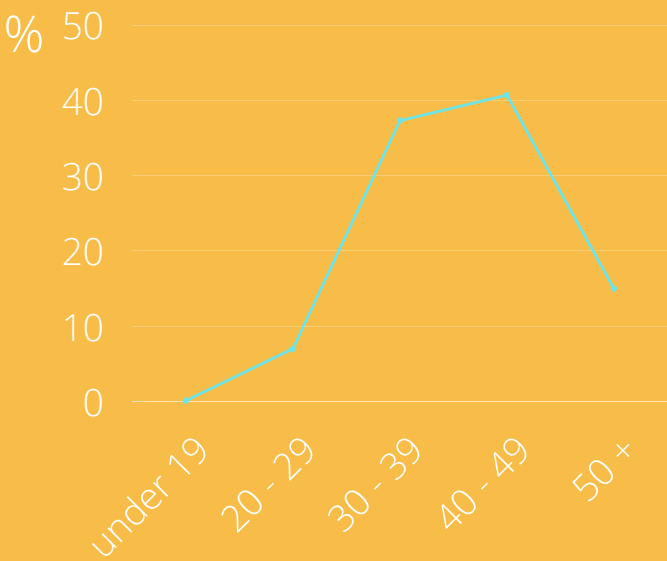

PROFILE OF PARENTS IN IRELAND

1,080,507*

parents living with at least one child under 18

*all statistics refer to parents with at least one child under 18 only. Unless stated otherwise all statistics refer to 2016

MEAN AGE OF WOMEN AT CHILDBIRTH

MARITAL STATUS

NUMBER OF CHILDREN

AGE OF PARENTS

RURAL & URBAN

LANGUAGE AT HOME

17.9%

of parents speak a language other than English or Irish at home