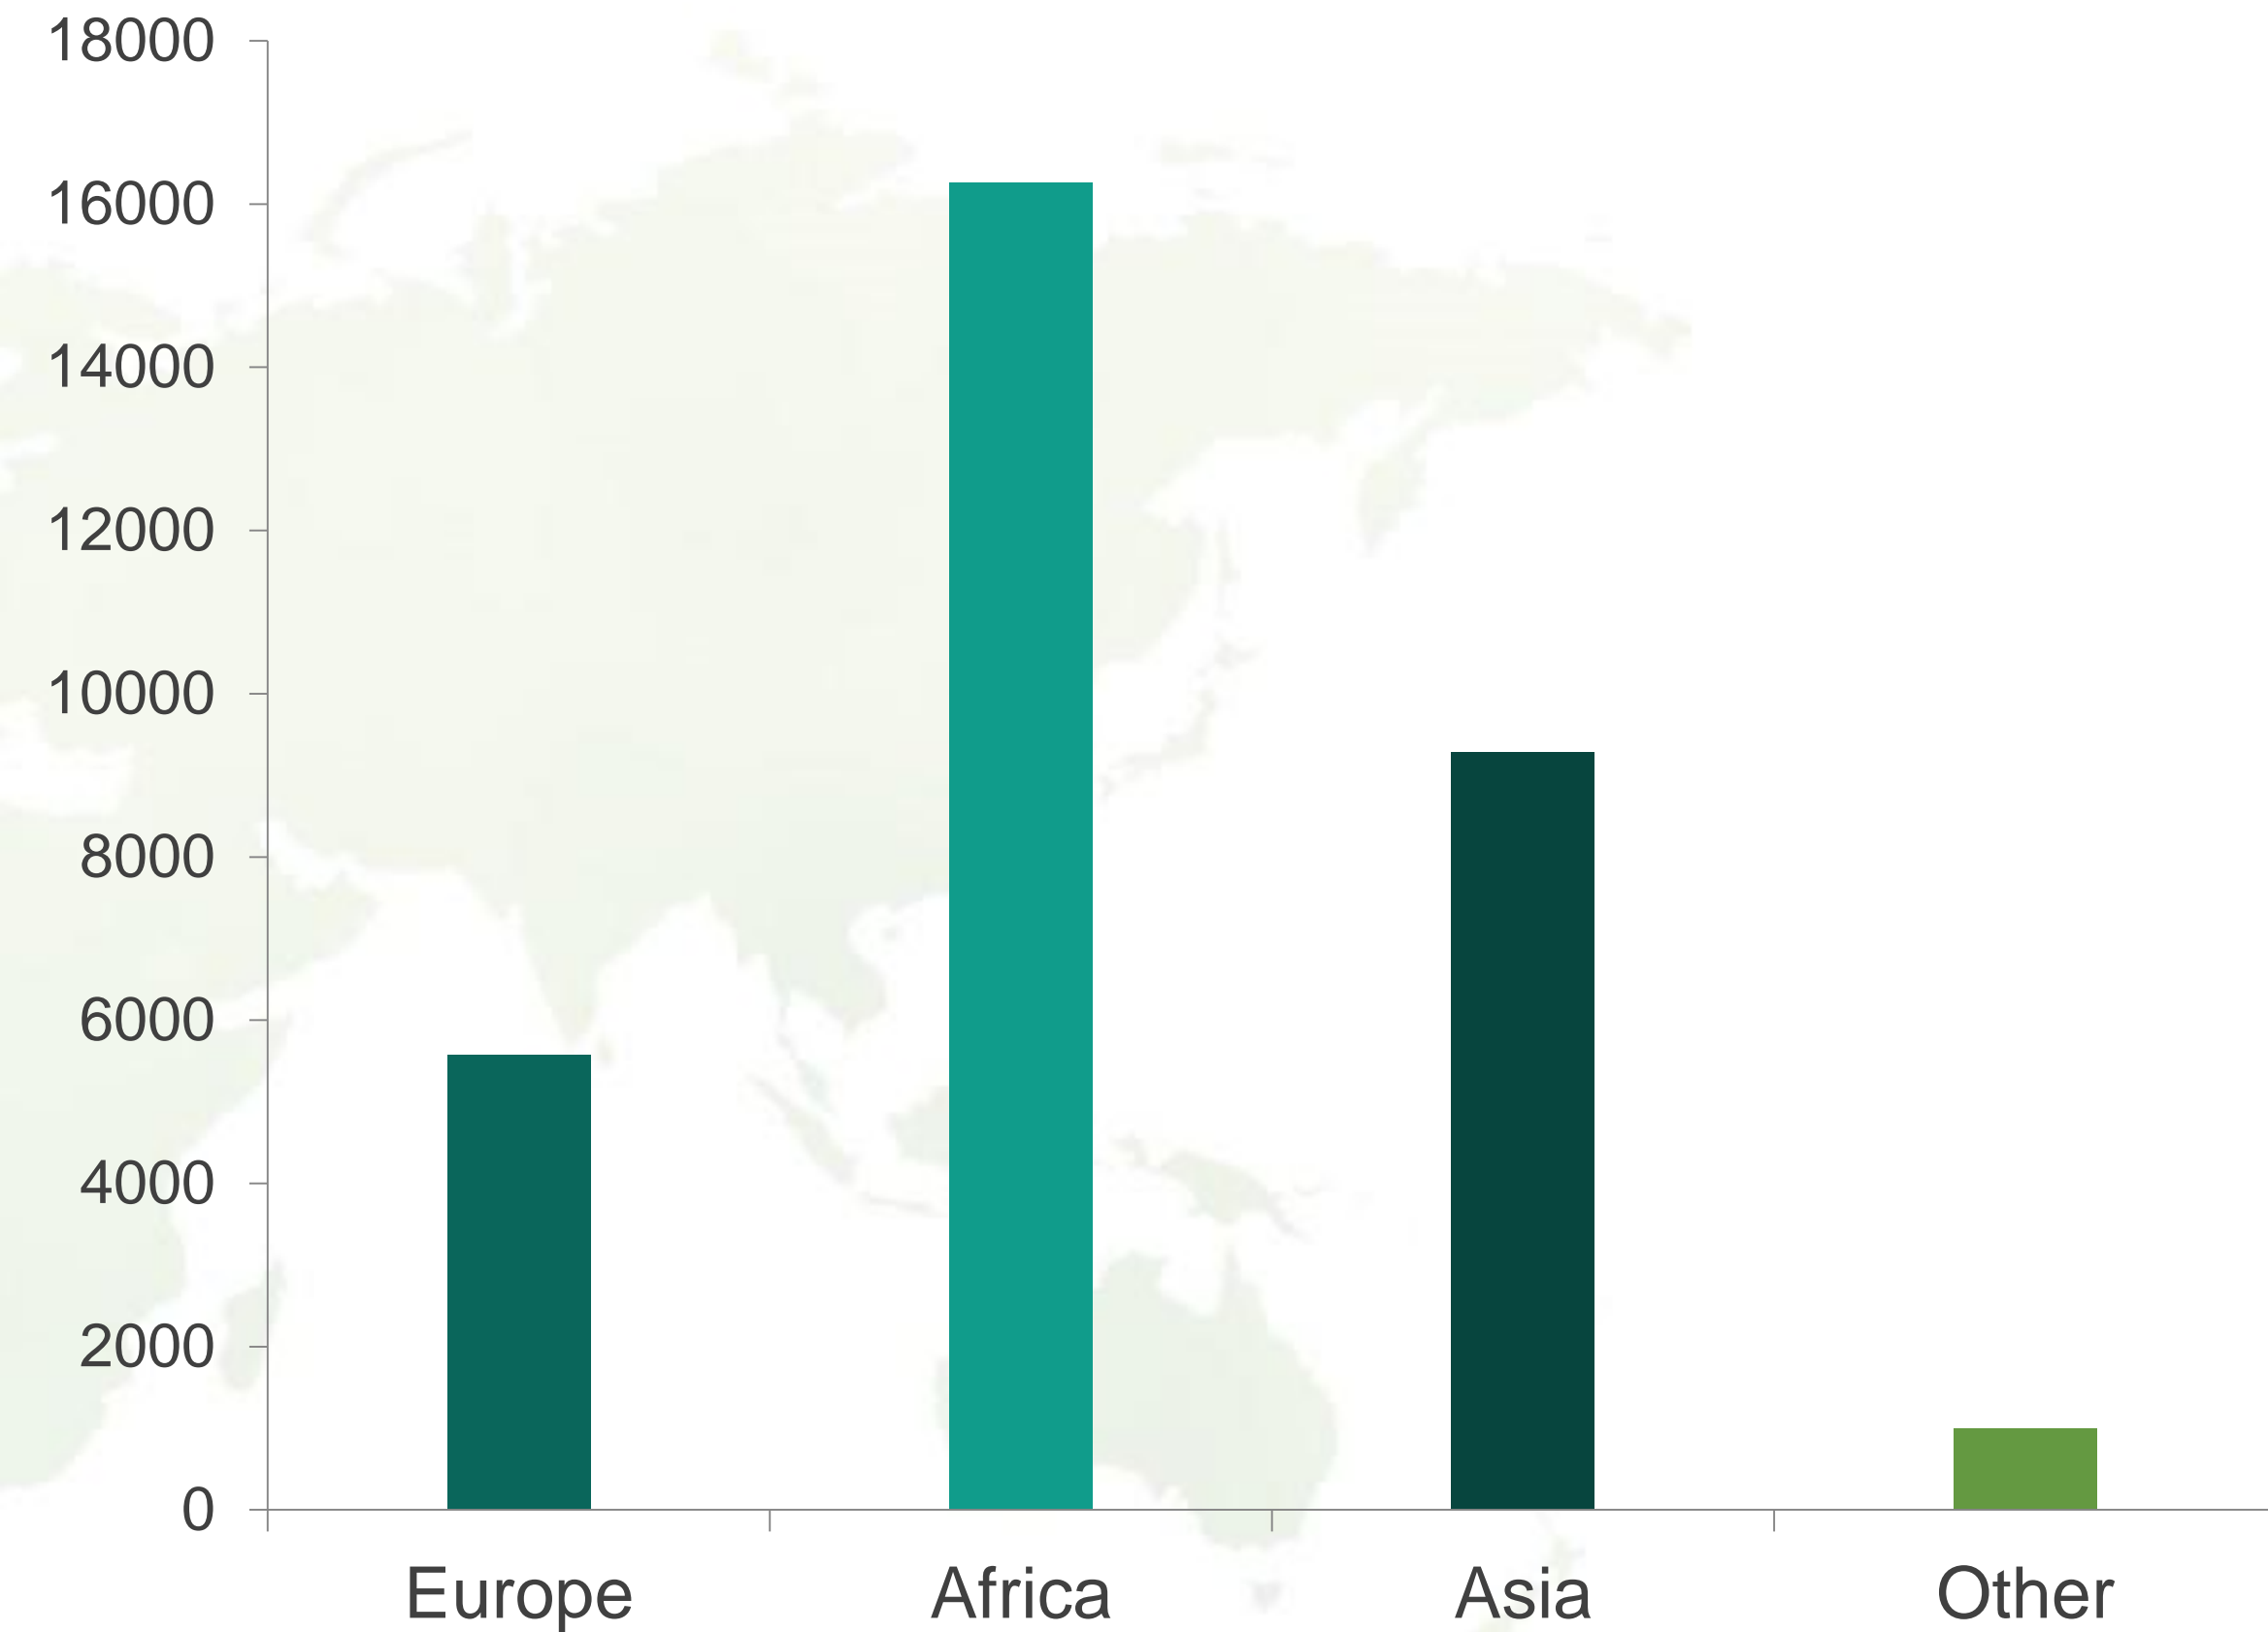

County	Occupancy
Offaly County	415
Roscommon County	181
Sligo County	511
South Dublin County	4398
Tipperary County	746
Waterford City and County	662
Westmeath County	813
Wexford County	589
Wicklow County	1523
Grand Total	31473

Occupancy Breakdown by Nationality

Week end 07.07.2024 as per DOJ

Nigeria	6278
Georgia **	3449
Algeria **	3018
Somalia	2461
Zimbabwe	2285
Afghanistan	1839
South Africa **	1338
Pakistan	1336
Bangladesh	1142
Jordan	889
Botswana **	769
Palestinian Territory, Occupied	553
The Democratic Republic Of The Congo	528
Ukraine	501
Egypt	464

Albania **	457
Syrian Arab Republic	406
Morocco	369
El Salvador	281
Eswatini	269
Malawi	227
Ghana	205
India	200
Sudan	199
Iraq	198
Bolivia	151
Sierra Leone	132
Nicaragua	127
Ethiopia	123
Other	1929

** Safe Countries