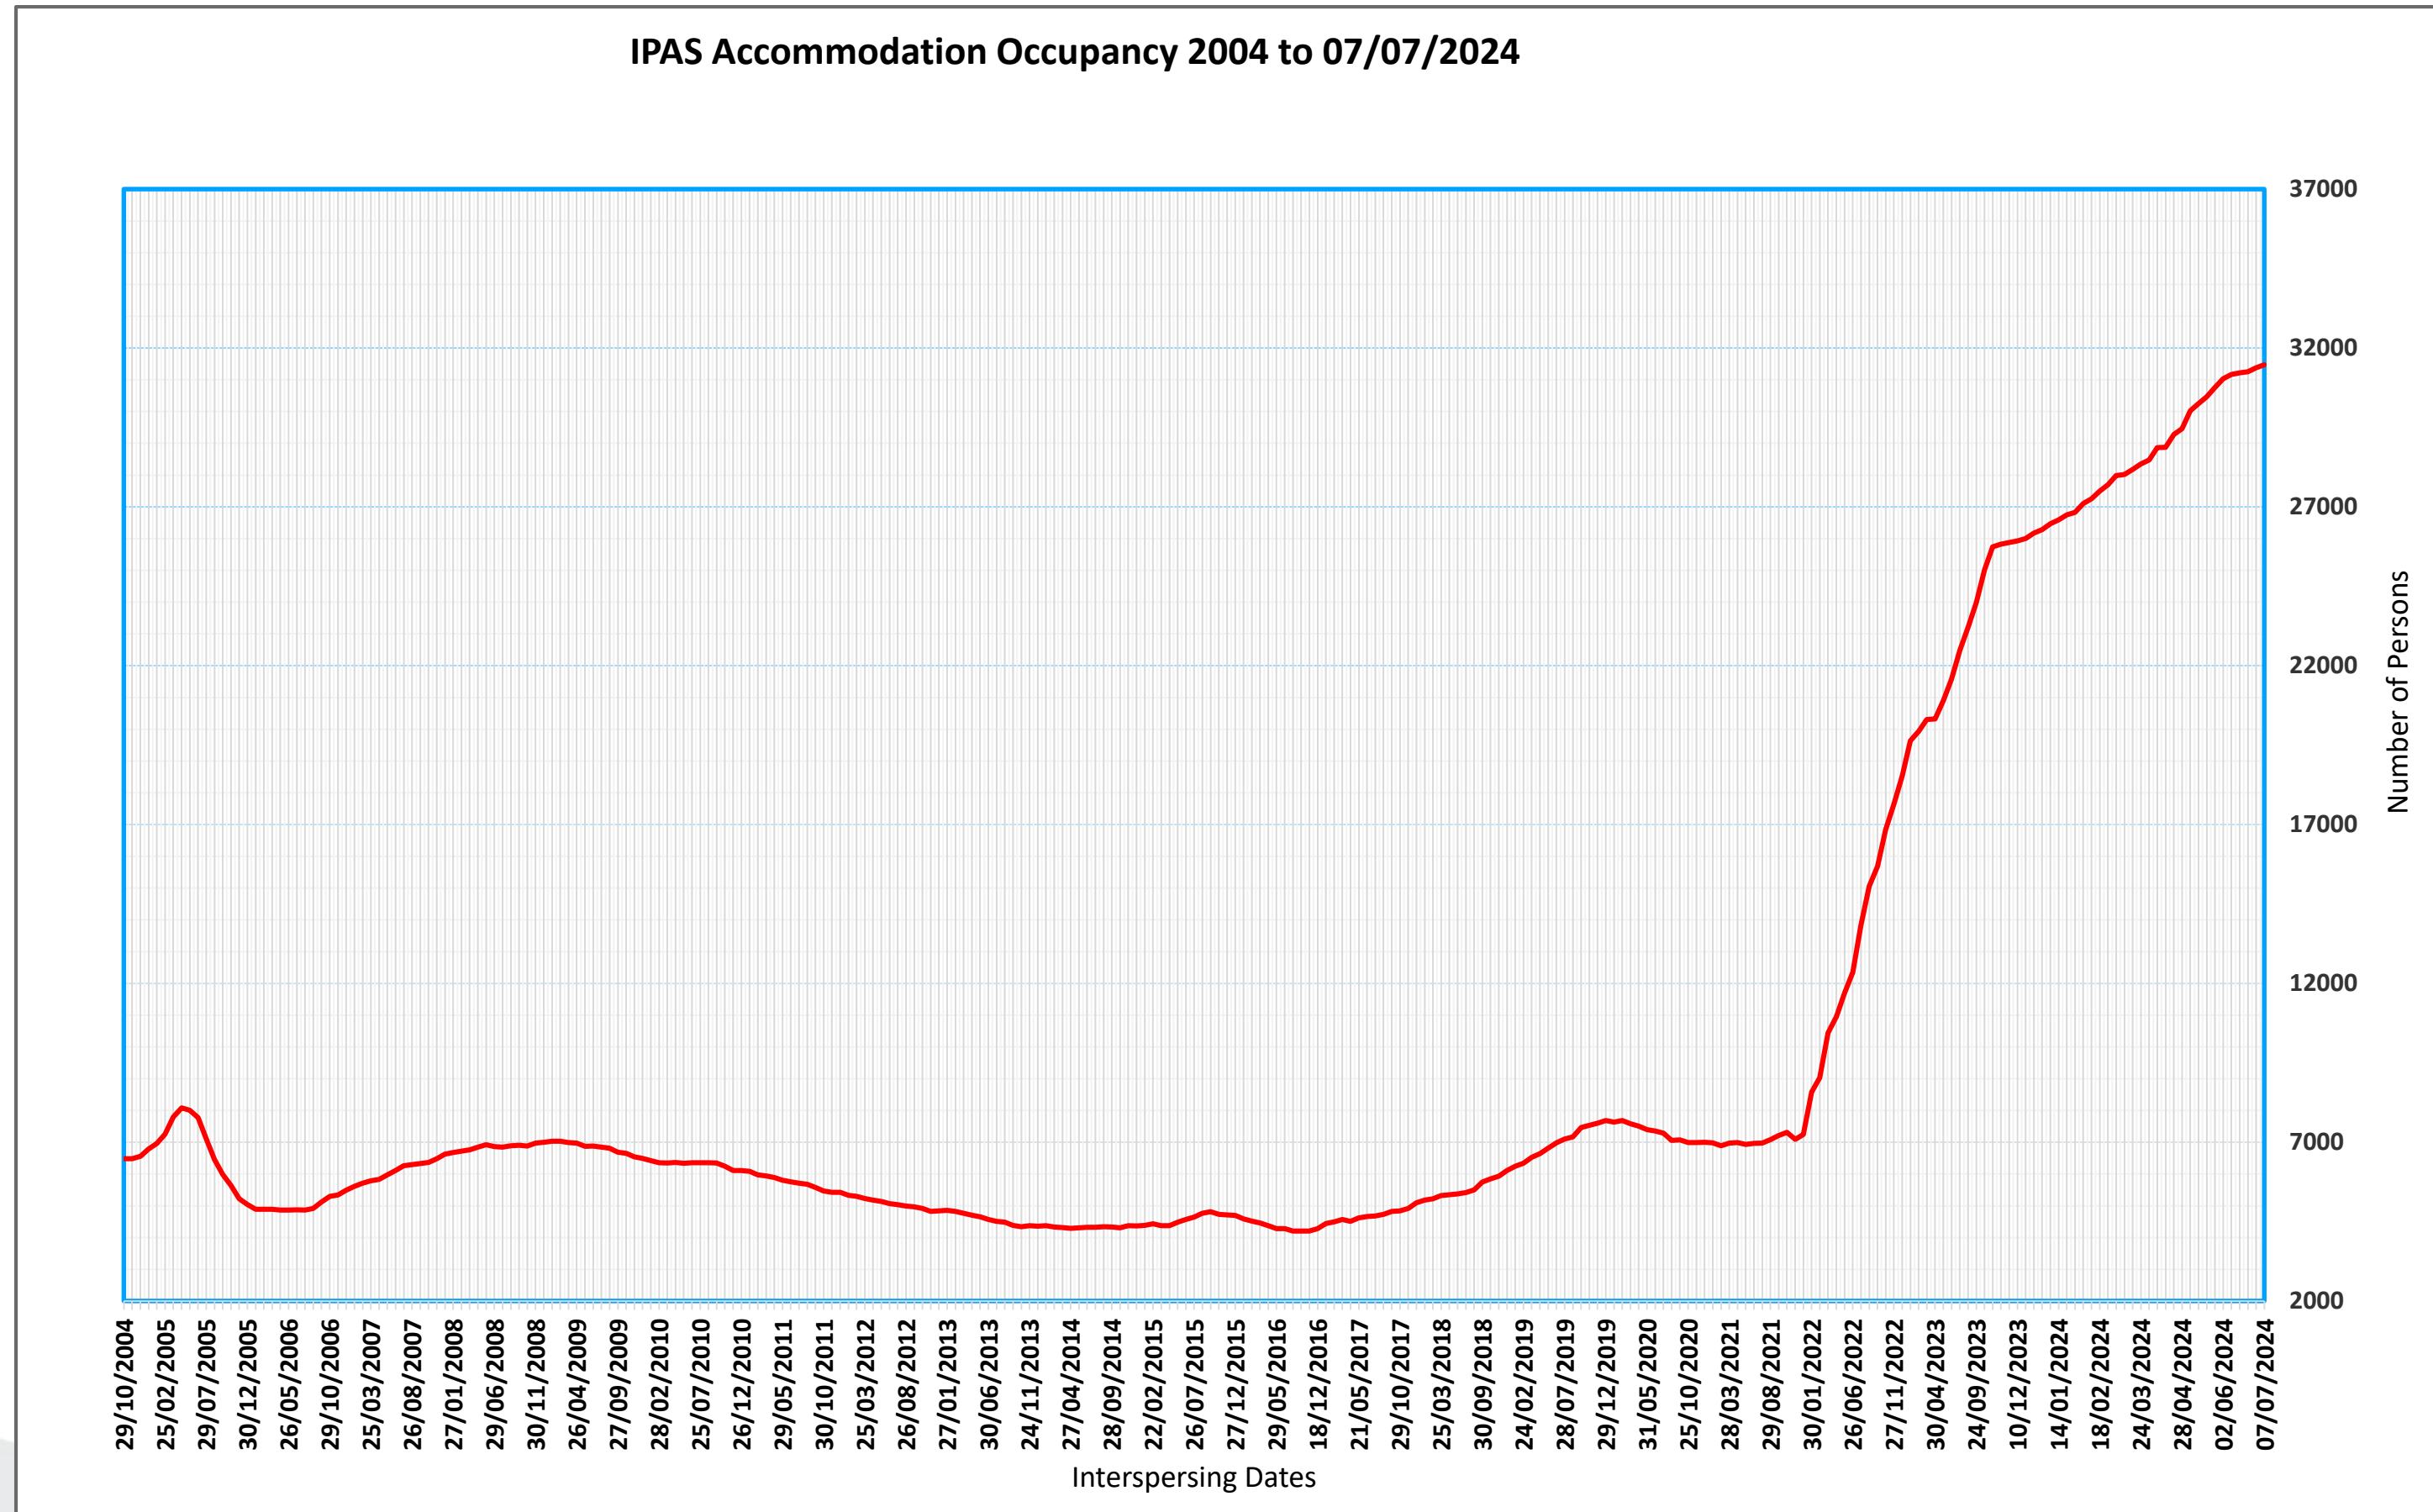

Tented Accommodation

- 5 Centres
- 960 IPAS
- Of whom 0 are children

IPAS Accommodation Occupancy Trend 2004- Present

Date	Occupancy
07/07/2024	31,473
31/12/2023	26,279
31/12/2022	19,104
31/12/2021	7,244
31/12/2020	6,997
31/12/2019	7,683
31/12/2018	6,106
31/12/2017	5,096