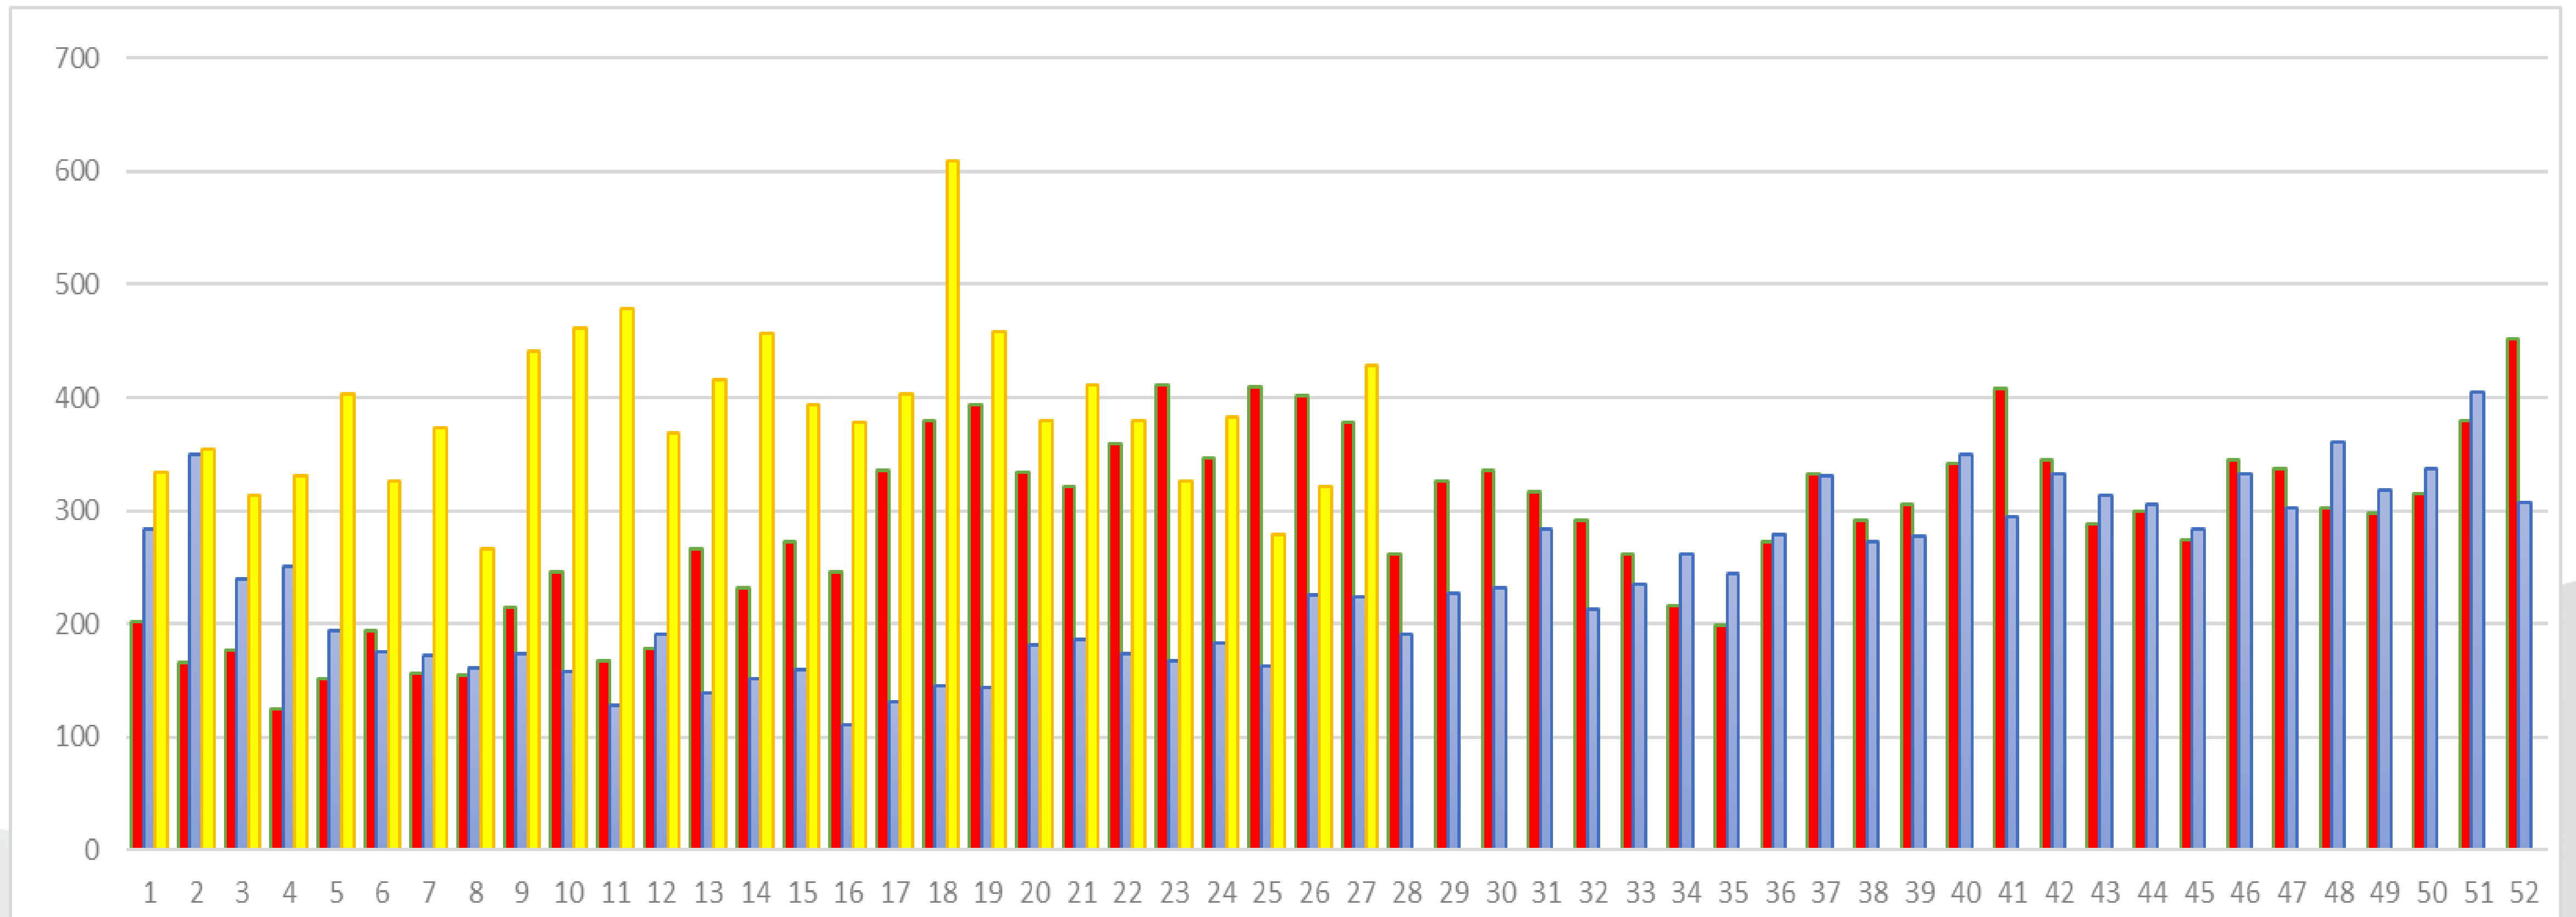

IPAS Arrivals Week Ending 07/07/2024

Week 23: 01/07/24 to 07/07/24	Number
Single Male	133
Single Female	31
Couples	106
Lone Parents/Guardians	16
Children	143
Total	429

New Arrivals (01/07/2024)	Number
Single Male	42
Single Female	7
Married/Partner	22
Lone Parent	4
Child	27
Total	102

New Arrivals (02/07/2024)	Number
Single Male	39
Single Female	9
Married/Partner	16
Lone Parent	1
Child	9
Total	74

New Arrivals (03/07/2024)	Number
Single Male	22
Single Female	1
Married/Partner	20
Lone Parent	3
Child	27
Total	73

New Arrivals (04/07/2024)	Number
Single Male	16
Single Female	6
Married/Partner	18
Lone Parent	3
Child	32
Total	75

New Arrivals (05/07/2024 to 07/07/2024)	Number
Single Male	14
Single Female	8
Married/Partner	30
Lone Parent	5
Child	48
Total	105

Weekly Arrivals 2022 2023 2024