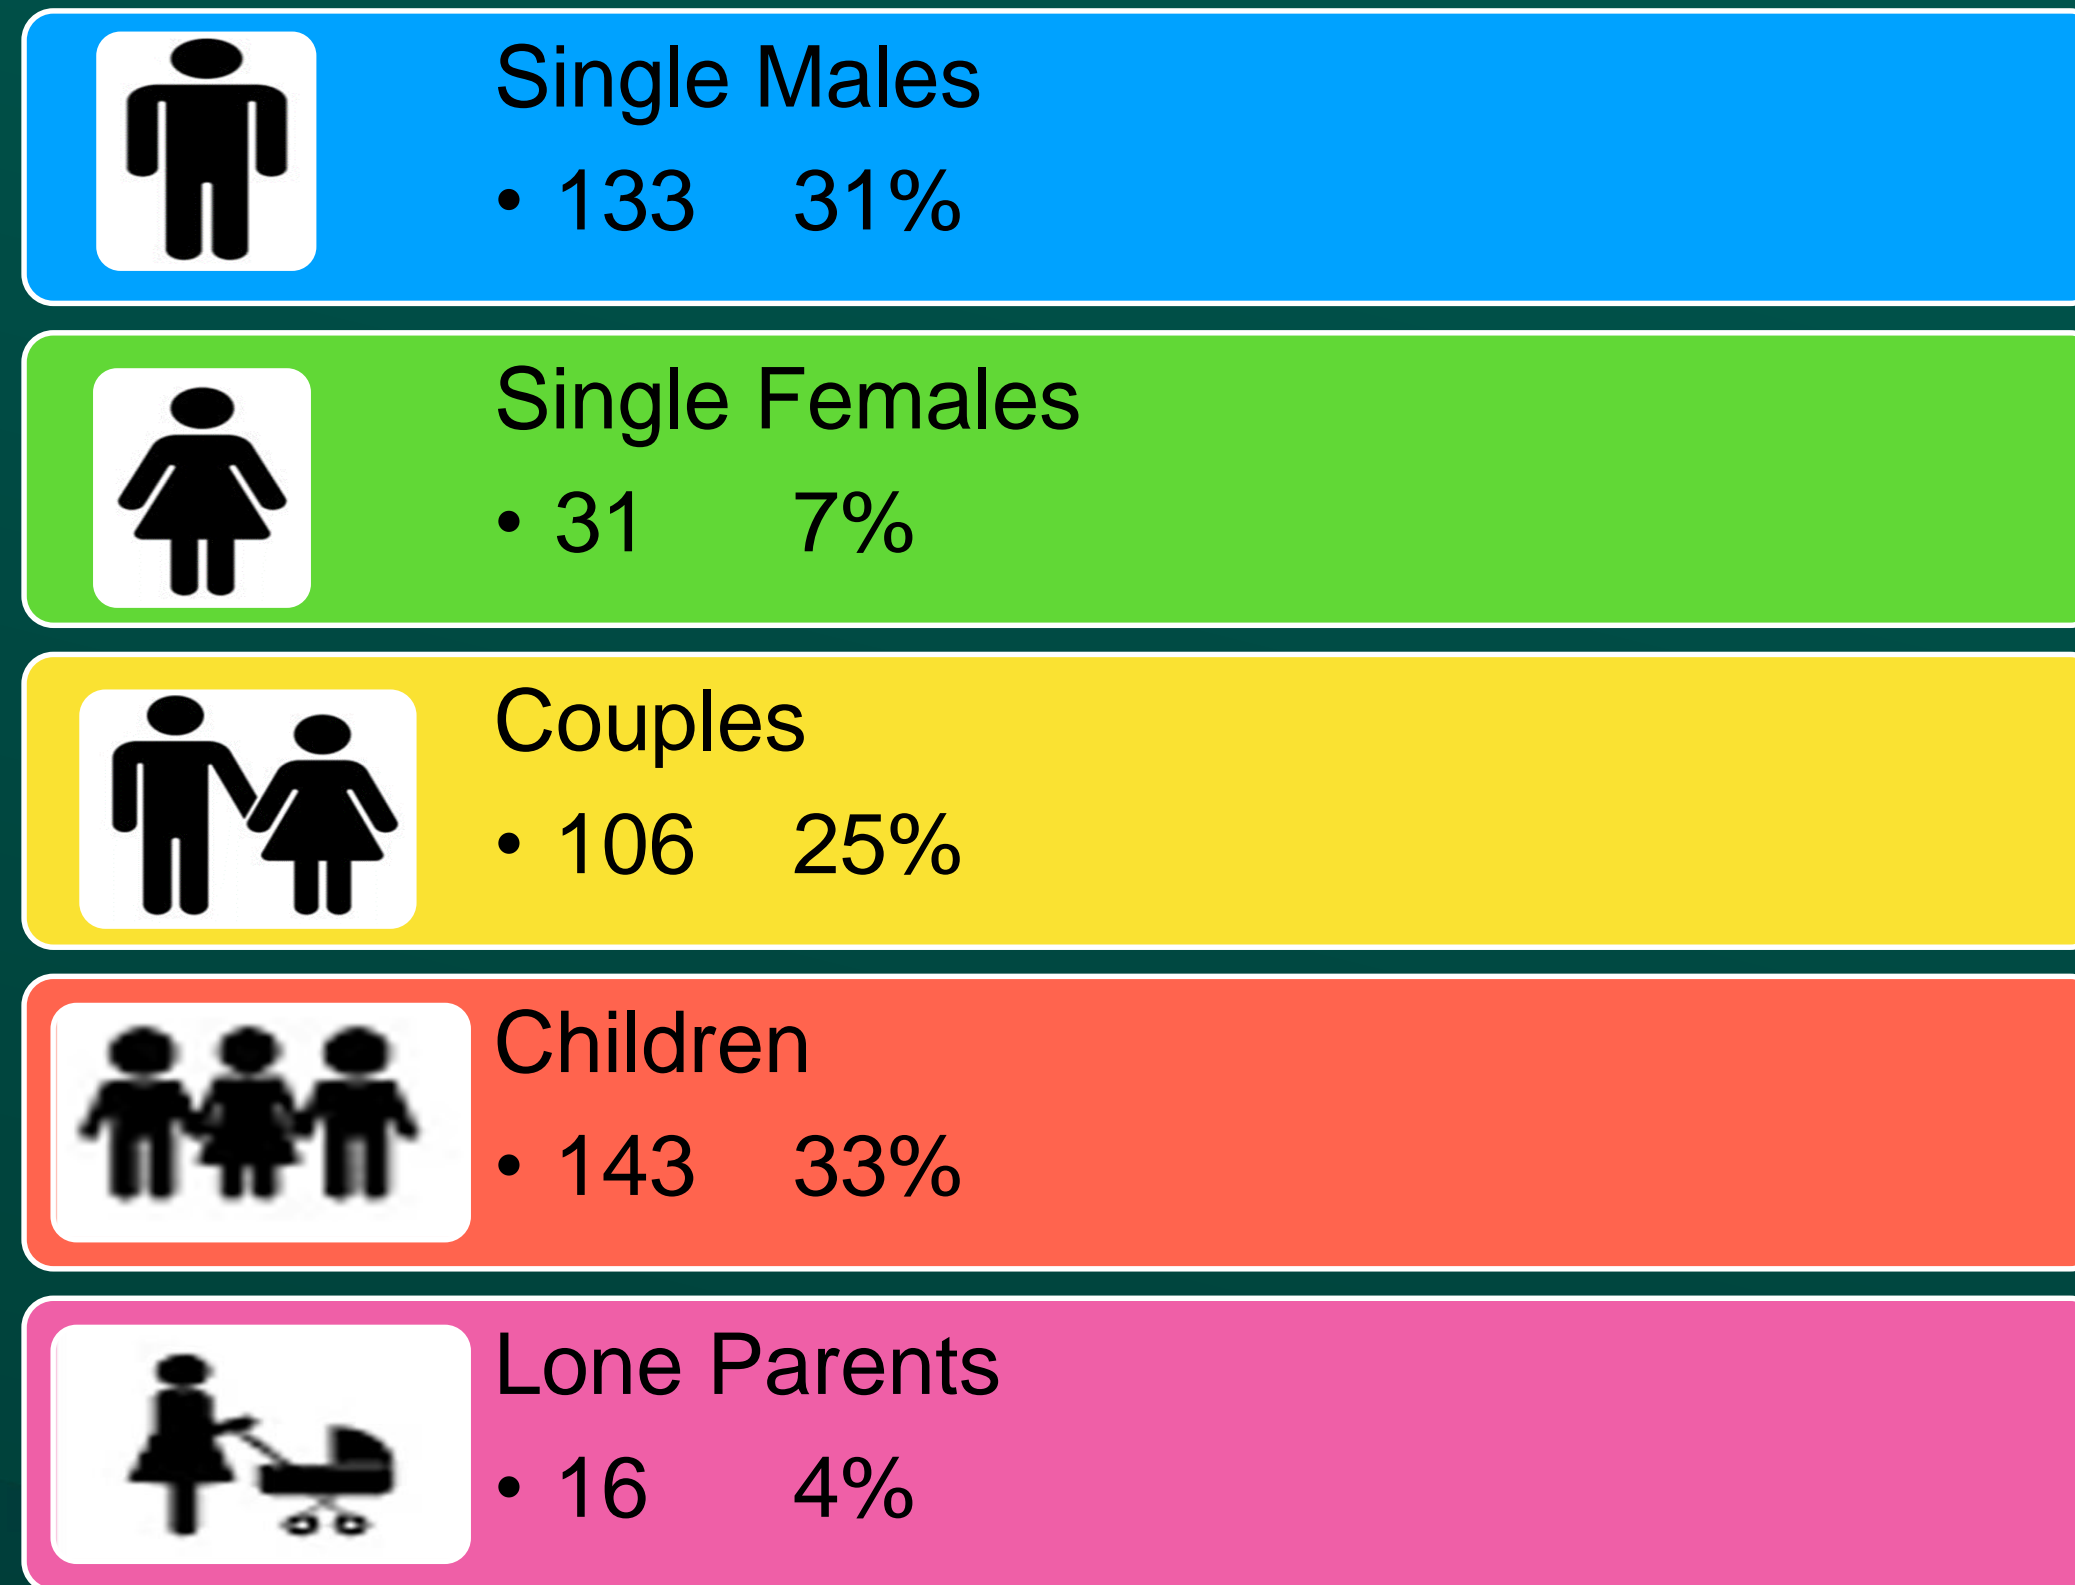

An Roinn Leanaí, Comhionannais,
Míchumais, Lánpháirtíochta agus Óige
Department of Children, Equality,
Disability, Integration and Youth

IPAS Weekly Accommodation and Arrivals Statistics

Report date 10/07/2024

Data as at 07/07/2024 unless otherwise stated

Total Weekly Arrivals Breakdown

Total 429 Arrivals - Average of 61 arrivals per day

**An Roinn Leanaí, Comhionannais,
Míchumais, Lánpháirtíochta agus Óige**
Department of Children, Equality,
Disability, Integration and Youth

Occupancy Breakdown by Nationality

Week end 07.07.2024 as per DOJ

Nigeria	6278
Georgia **	3449
Algeria **	3018
Somalia	2461
Zimbabwe	2285
Afghanistan	1839
South Africa **	1338
Pakistan	1336
Bangladesh	1142
Jordan	889
Botswana **	769
Palestinian Territory, Occupied	553
The Democratic Republic Of The Congo	528
Ukraine	501
Egypt	464

Albania **	457
Syrian Arab Republic	406
Morocco	369
El Salvador	281
Eswatini	269
Malawi	227
Ghana	205
India	200
Sudan	199
Iraq	198
Bolivia	151
Sierra Leone	132
Nicaragua	127
Ethiopia	123
Other	1929

** Safe Countries