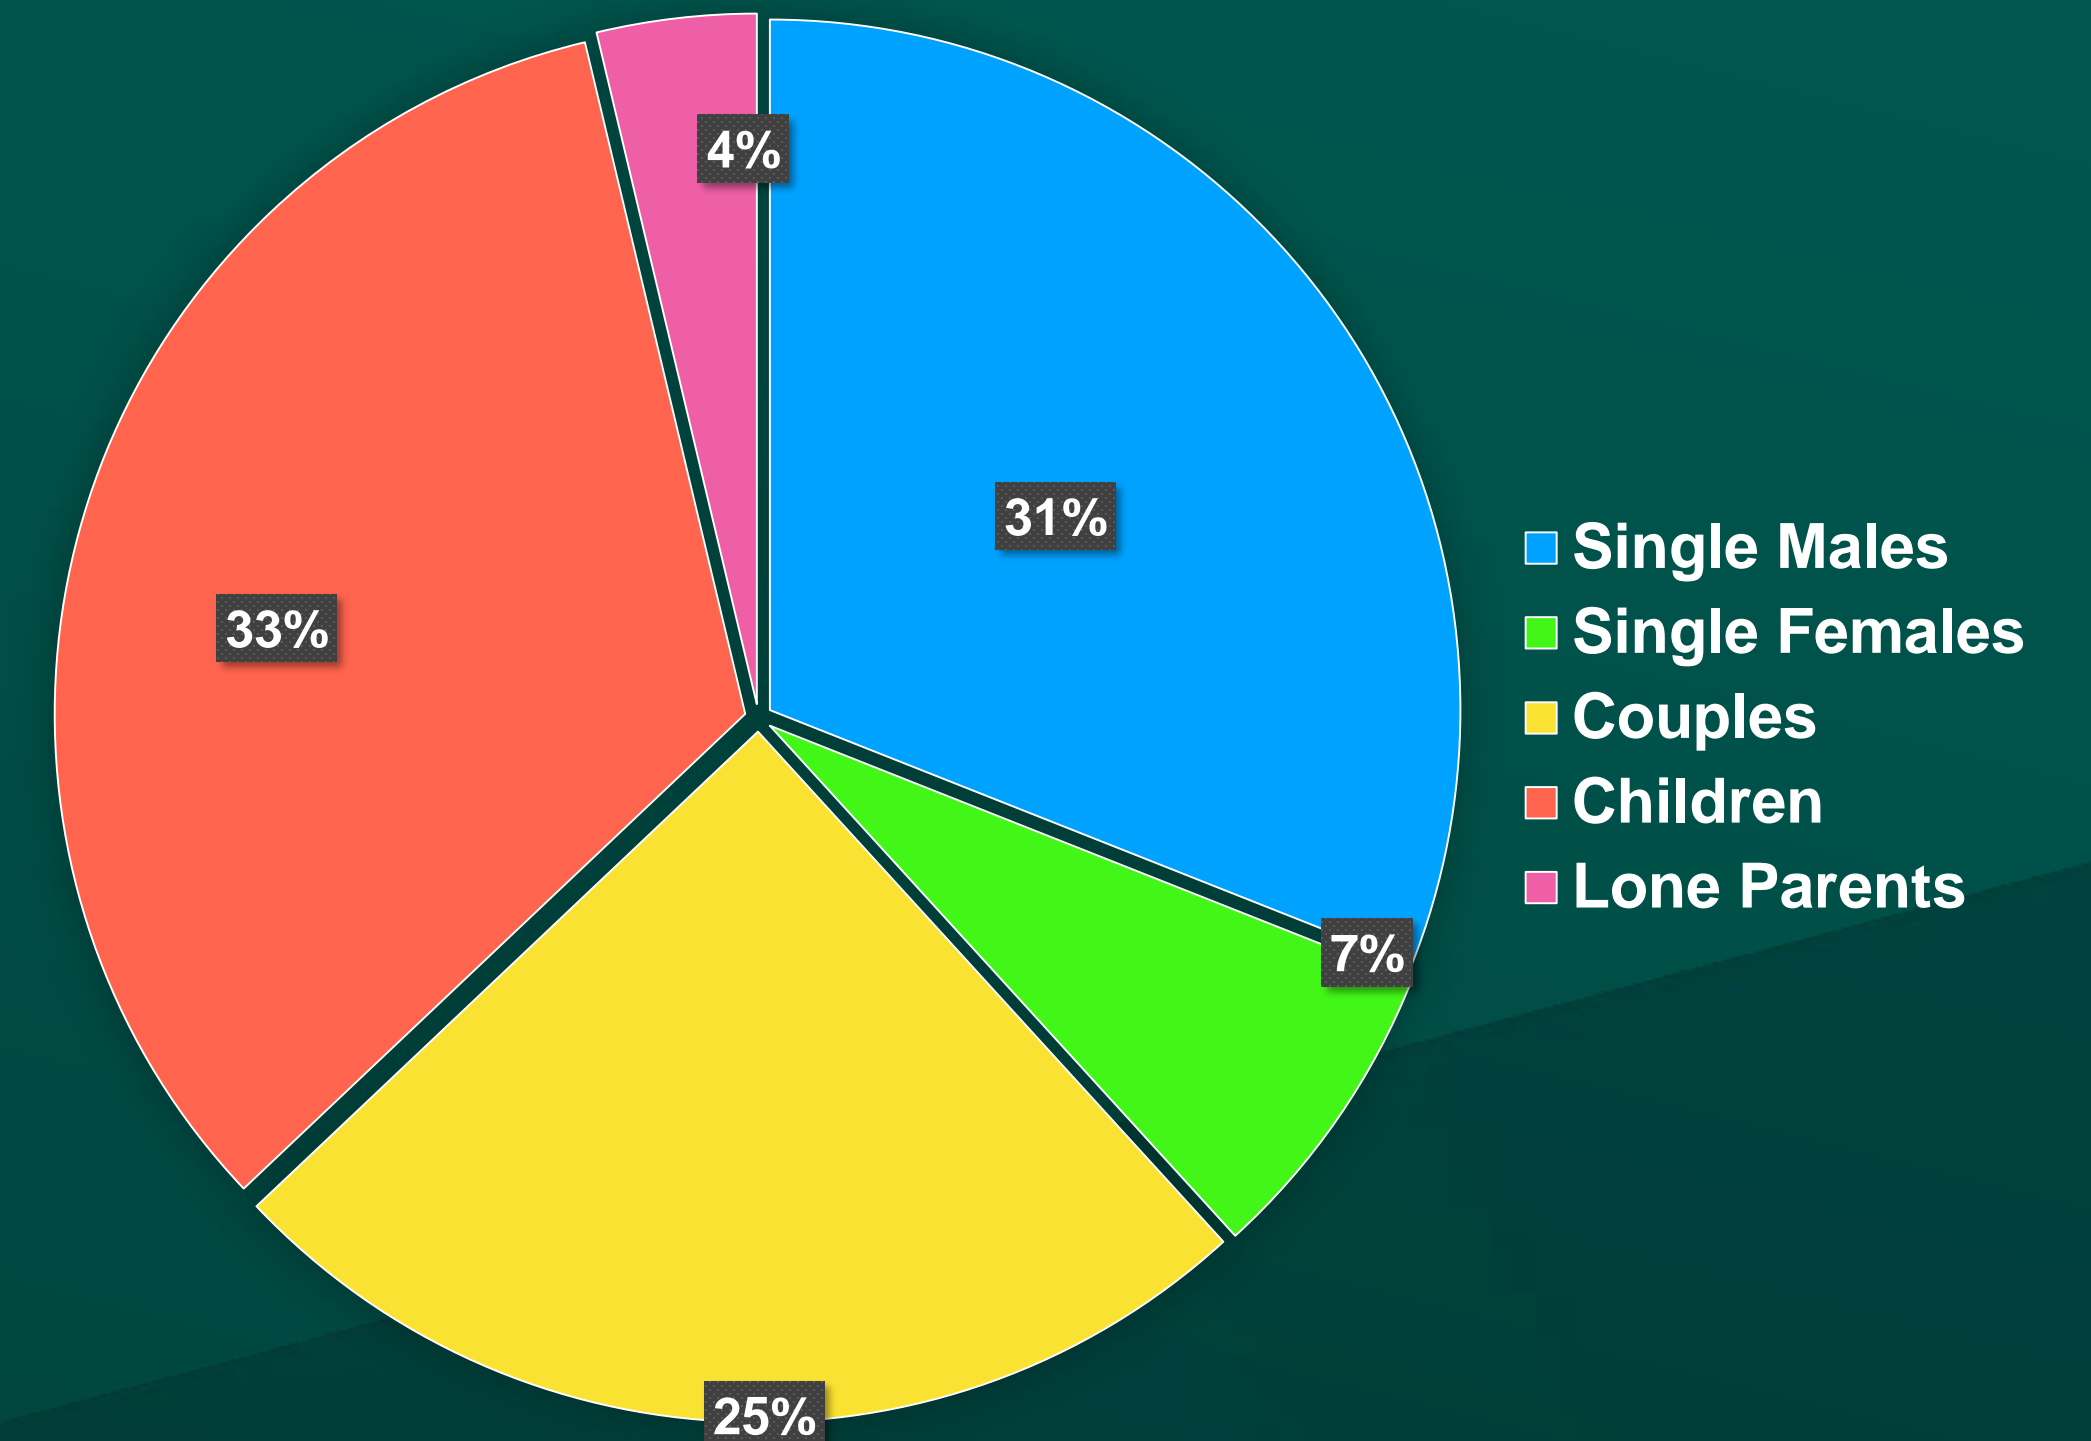

An Roinn Leanaí, Comhionannais,
Míchumais, Lánpháirtíochta agus Óige
Department of Children, Equality,
Disability, Integration and Youth

IPAS Weekly Accommodation and Arrivals Statistics

Report date 10/07/2024

Data as at 07/07/2024 unless otherwise stated

Total Weekly Arrivals Breakdown

Total 429 Arrivals - Average of 61 arrivals per day

**An Roinn Leanaí, Comhionannais,
Míchumais, Lánpháirtíochta agus Óige**
Department of Children, Equality,
Disability, Integration and Youth