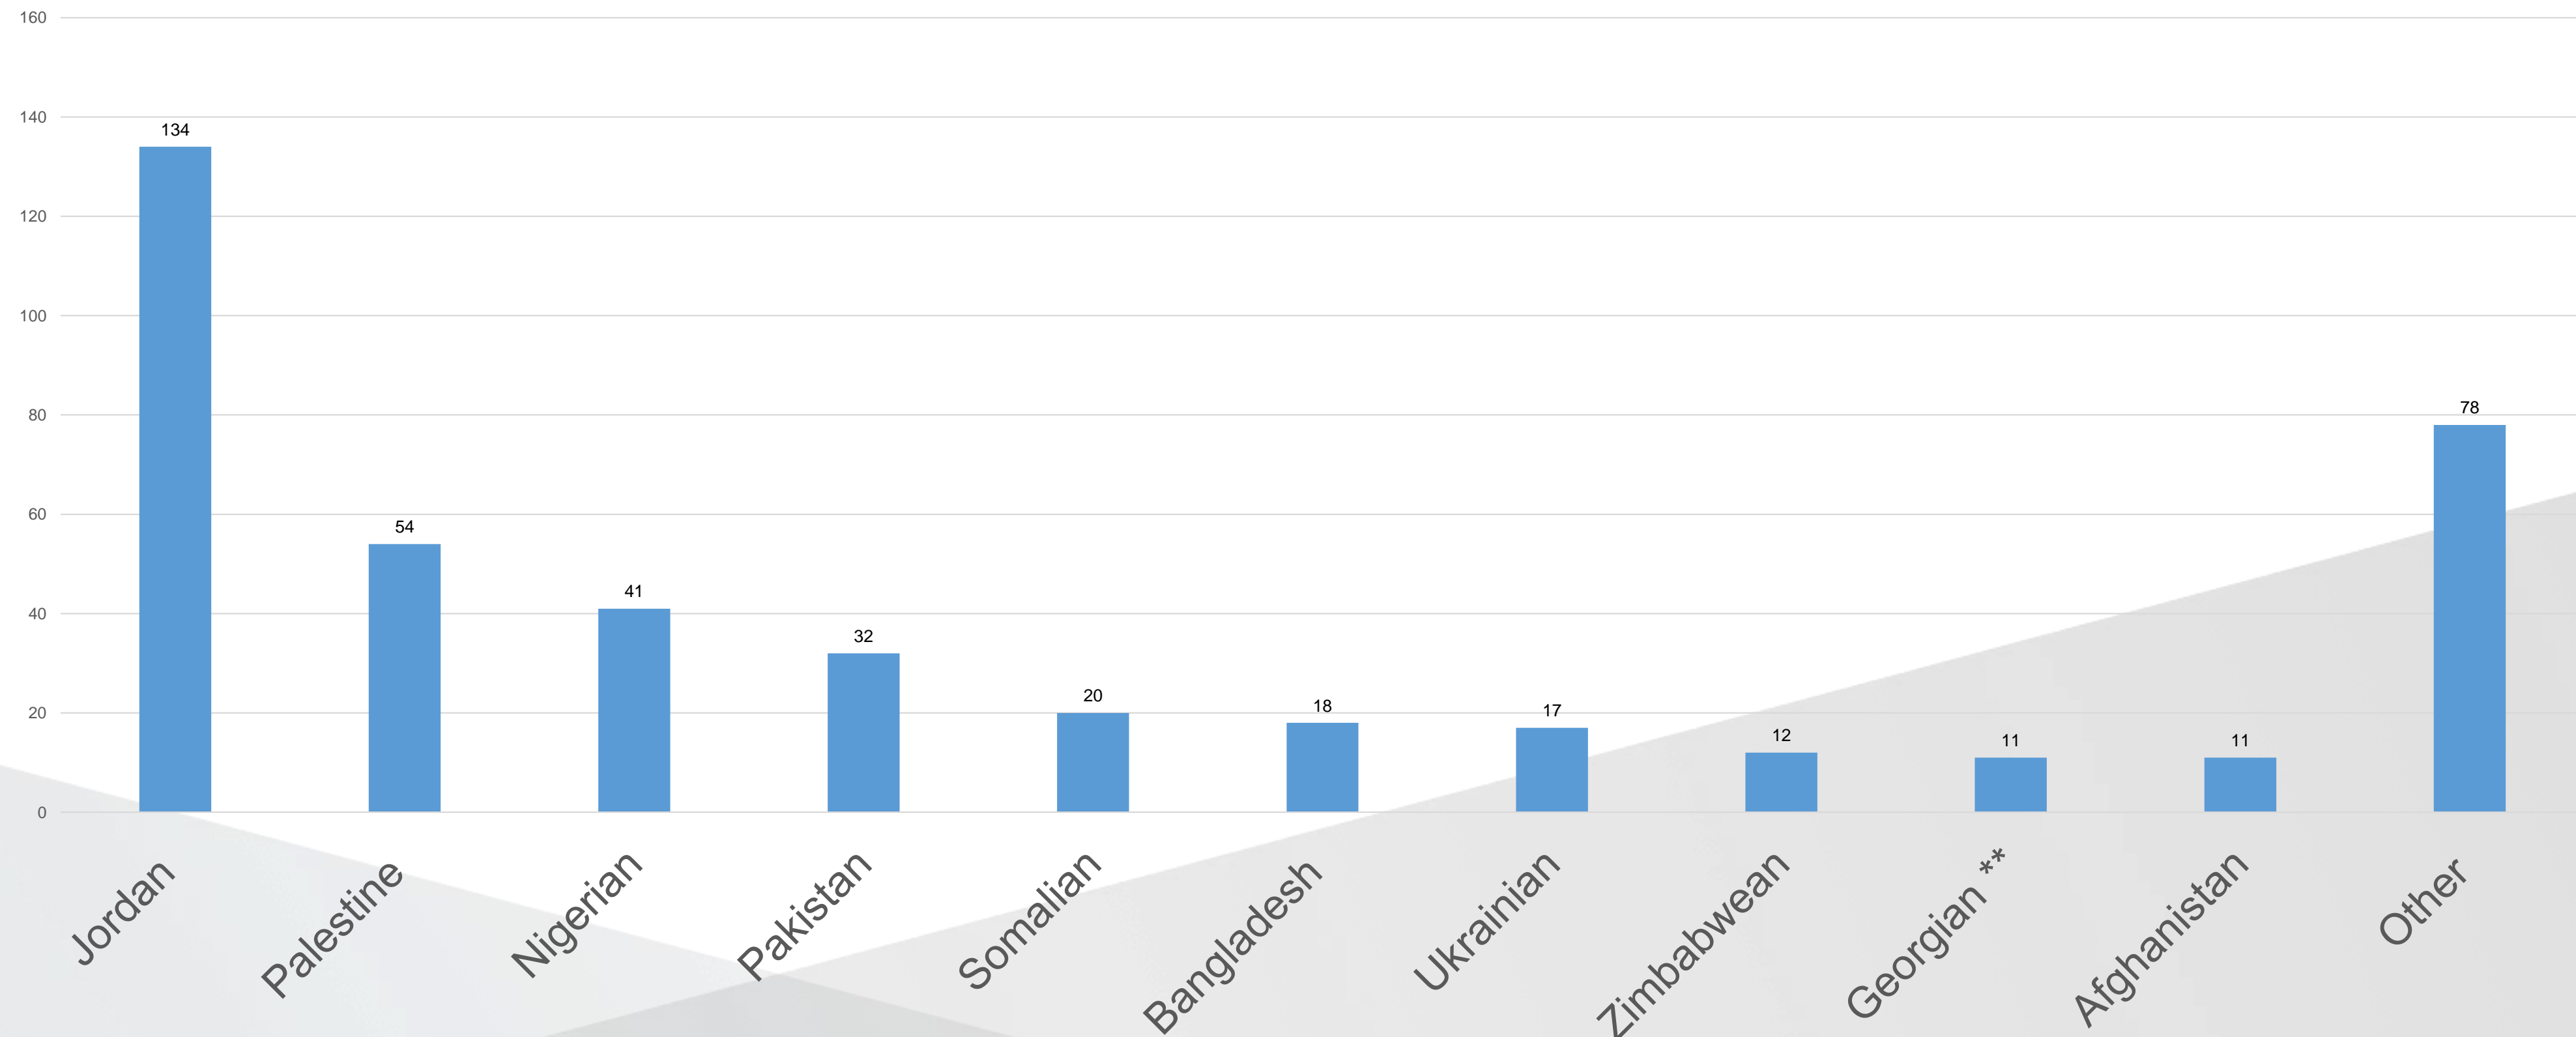

Data as at 07/07/2024 unless otherwise stated

Total Weekly Arrivals Breakdown

Total 429 Arrivals - Average of 61 arrivals per day

**An Roinn Leanaí, Comhionannais,
Míchumais, Lánpháirtíochta agus Óige**
Department of Children, Equality,
Disability, Integration and Youth

Weekly arrivals by Nationality

** Safe Countries

Current IPAS Accommodation Overview

Total Centres 308 Total IPAS 31,473 Of whom Children 8,018

IPAS Accommodation

- 49 Centres
- 6,881 IPAs
- Of whom 2,166 are children

Occupancy Breakdown by Nationality

Week end 07.07.2024 as per DOJ

Nigeria	6278
Georgia **	3449
Algeria **	3018
Somalia	2461
Zimbabwe	2285
Afghanistan	1839
South Africa **	1338
Pakistan	1336
Bangladesh	1142
Jordan	889
Botswana **	769
Palestinian Territory, Occupied	553
The Democratic Republic Of The Congo	528
Ukraine	501
Egypt	464

Albania **	457
Syrian Arab Republic	406
Morocco	369
El Salvador	281
Eswatini	269
Malawi	227
Ghana	205
India	200
Sudan	199
Iraq	198
Bolivia	151
Sierra Leone	132
Nicaragua	127
Ethiopia	123
Other	1929

** Safe Countries